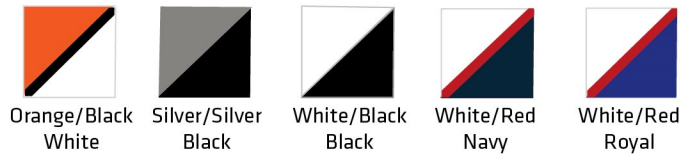

i8503 Flexfit® Perforated Performance Cap

Fabric:

Poly Sports Blend with Perforated Sides and Back
UV Protection and Moisture Wicking

Features:

White

6 panel, mid profile, structured

On-Field Cap with Shapable Round Flat Visor

Closure : Athletic performance sweatband with Flexfit®

Sizing available in XS, S/M, L/XL & XXL

Color Information:

SIZE CHART

Sizing:	XS: 6 1/2" - 6 7/8"	S/M: 7 - 7 3/8"	L/XL: 7 3/8" - 7 7/8"	XXL: 7 7/8" - 8 1/4"
Crown Height:	XS-6", S/M- 6 3/4", L/XL-6 3/4", XXL - 6 7/8"		Visor Length:	2 3/4"
Width of Front Two Panels:	XS-7", S/M- 7 3/8", L/XL-7 1/2", XXL - 7 1/2"			